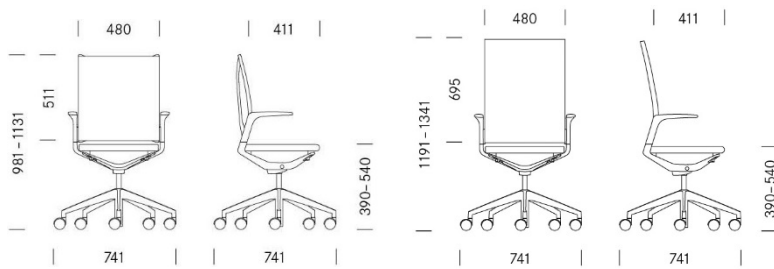

Measurements

Details subject to alteration.